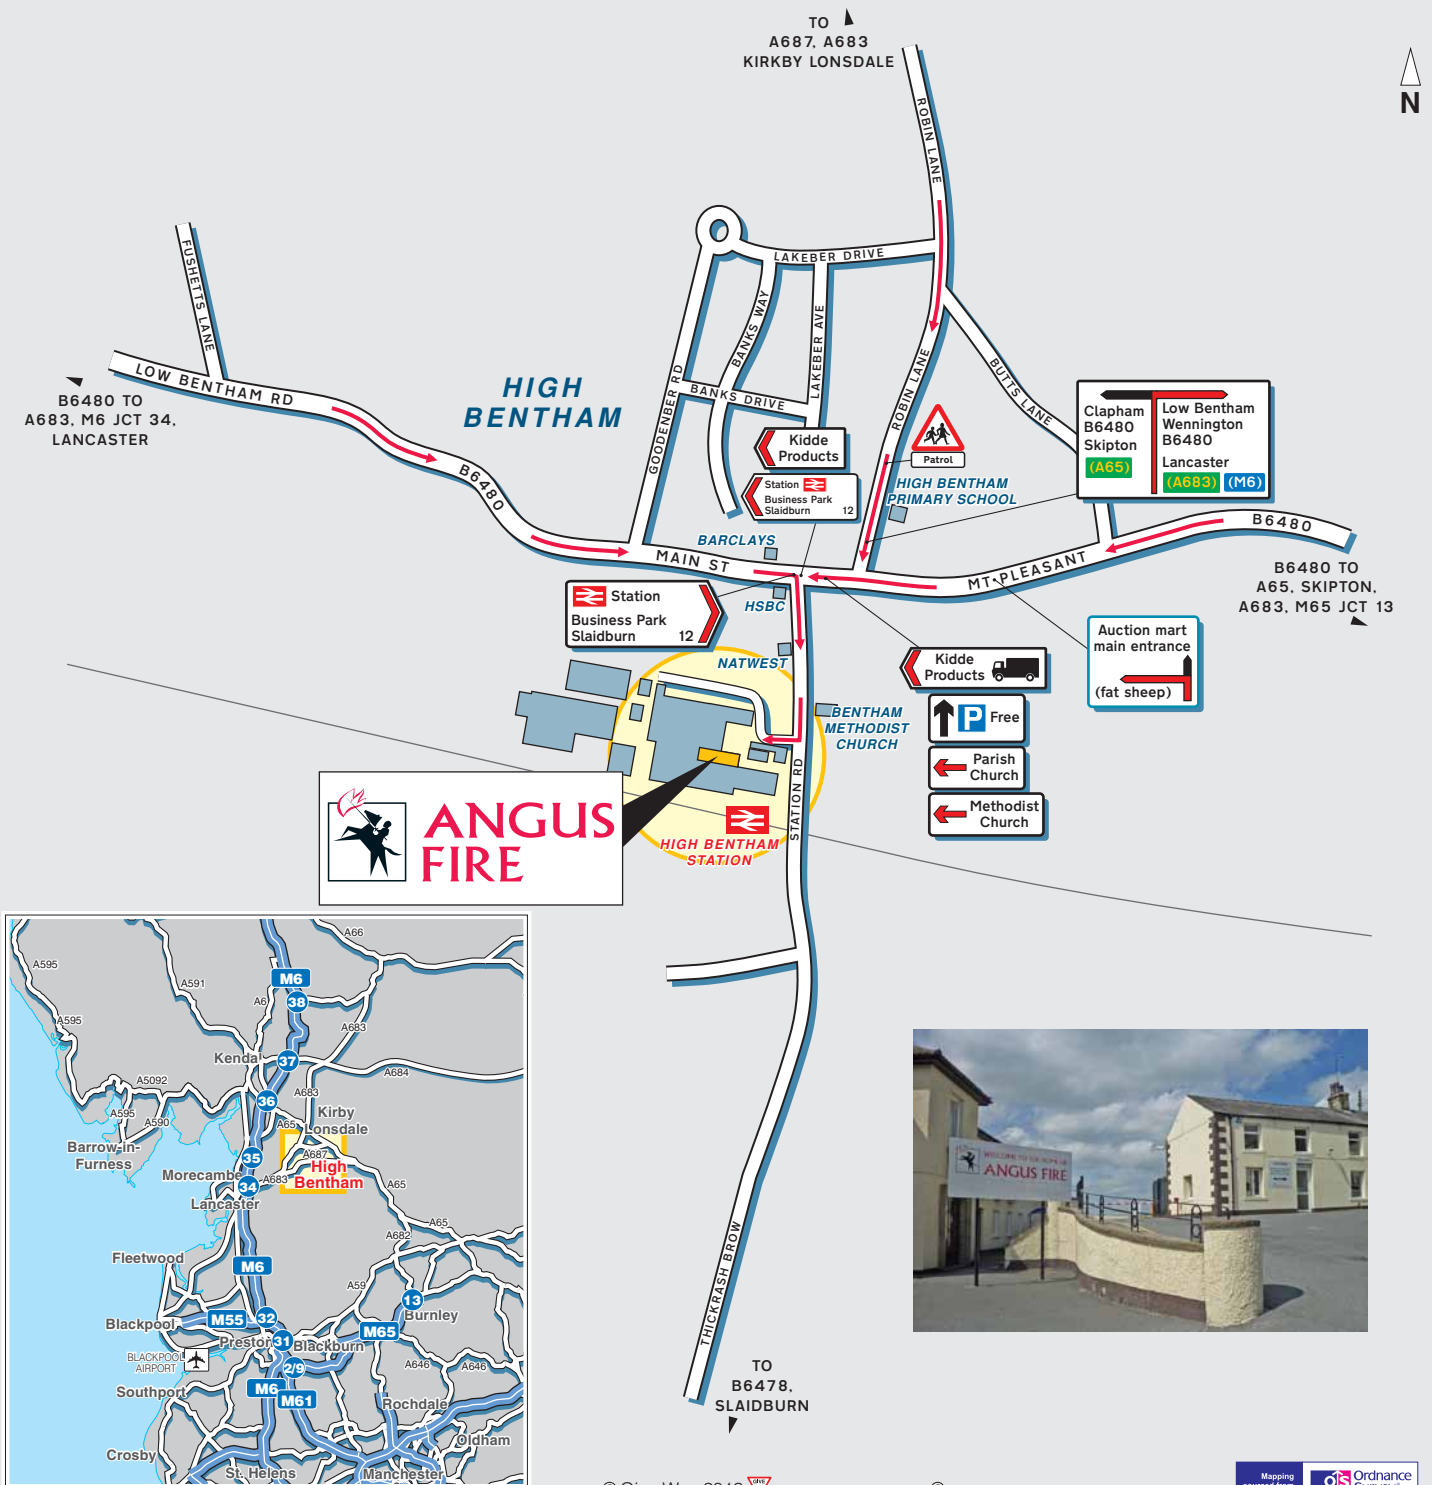

Angus Fire Ltd

Station Road, Bentham, Lancaster, LA2 7NA, UK

Tel: +44 (0)1524 264000 • Fax: +44 (0)1524 264180

Email: general.enquiries@angusuk.co.uk • Web: www.angusfire.co.uk

ANGUS FIRE

ALL VISITORS PLEASE REPORT TO SECURITY

Public Transport

By Rail, High Bentham Station

Approximately 5 minutes walk
For information on train operators and times phone National Rail Enquiries on 0845 7484950.

By Air, Manchester Airport

Approximately 1 hour, 20 minutes drive.
www.manchesterairport.co.uk

How to find us

From the West:

Exit the M6 at Junction 34 (A683, Kirkby Lonsdale, Lancaster). At the end of the slip-road turn left onto the A683. Turn right onto the B6480 (Bentham). From here follow the map.

From the East:

Exit the A65 and join the B6480 (Bentham). Continue on the B6480. From here follow the map.